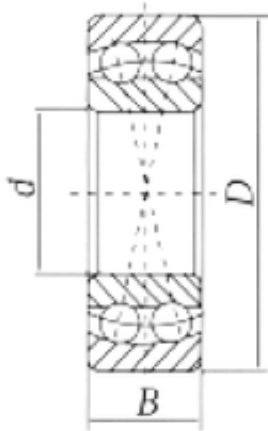

China 6204 2rs Bearing Supplier

GENUINE HOTPOINT WASHING
MACHINE POLY-VEE DRIVE BELT SIZE 1205
J5 P/N C00143610

Bearing No. 1205

Size	25x52x15 mm
Bore Diameter	25 mm
Outer Diameter	52 mm
Width	15 mm
d	25 mm
D	52 mm
B	15 mm
C	15 mm

1205 Bearing 2D drawings and 3D CAD models